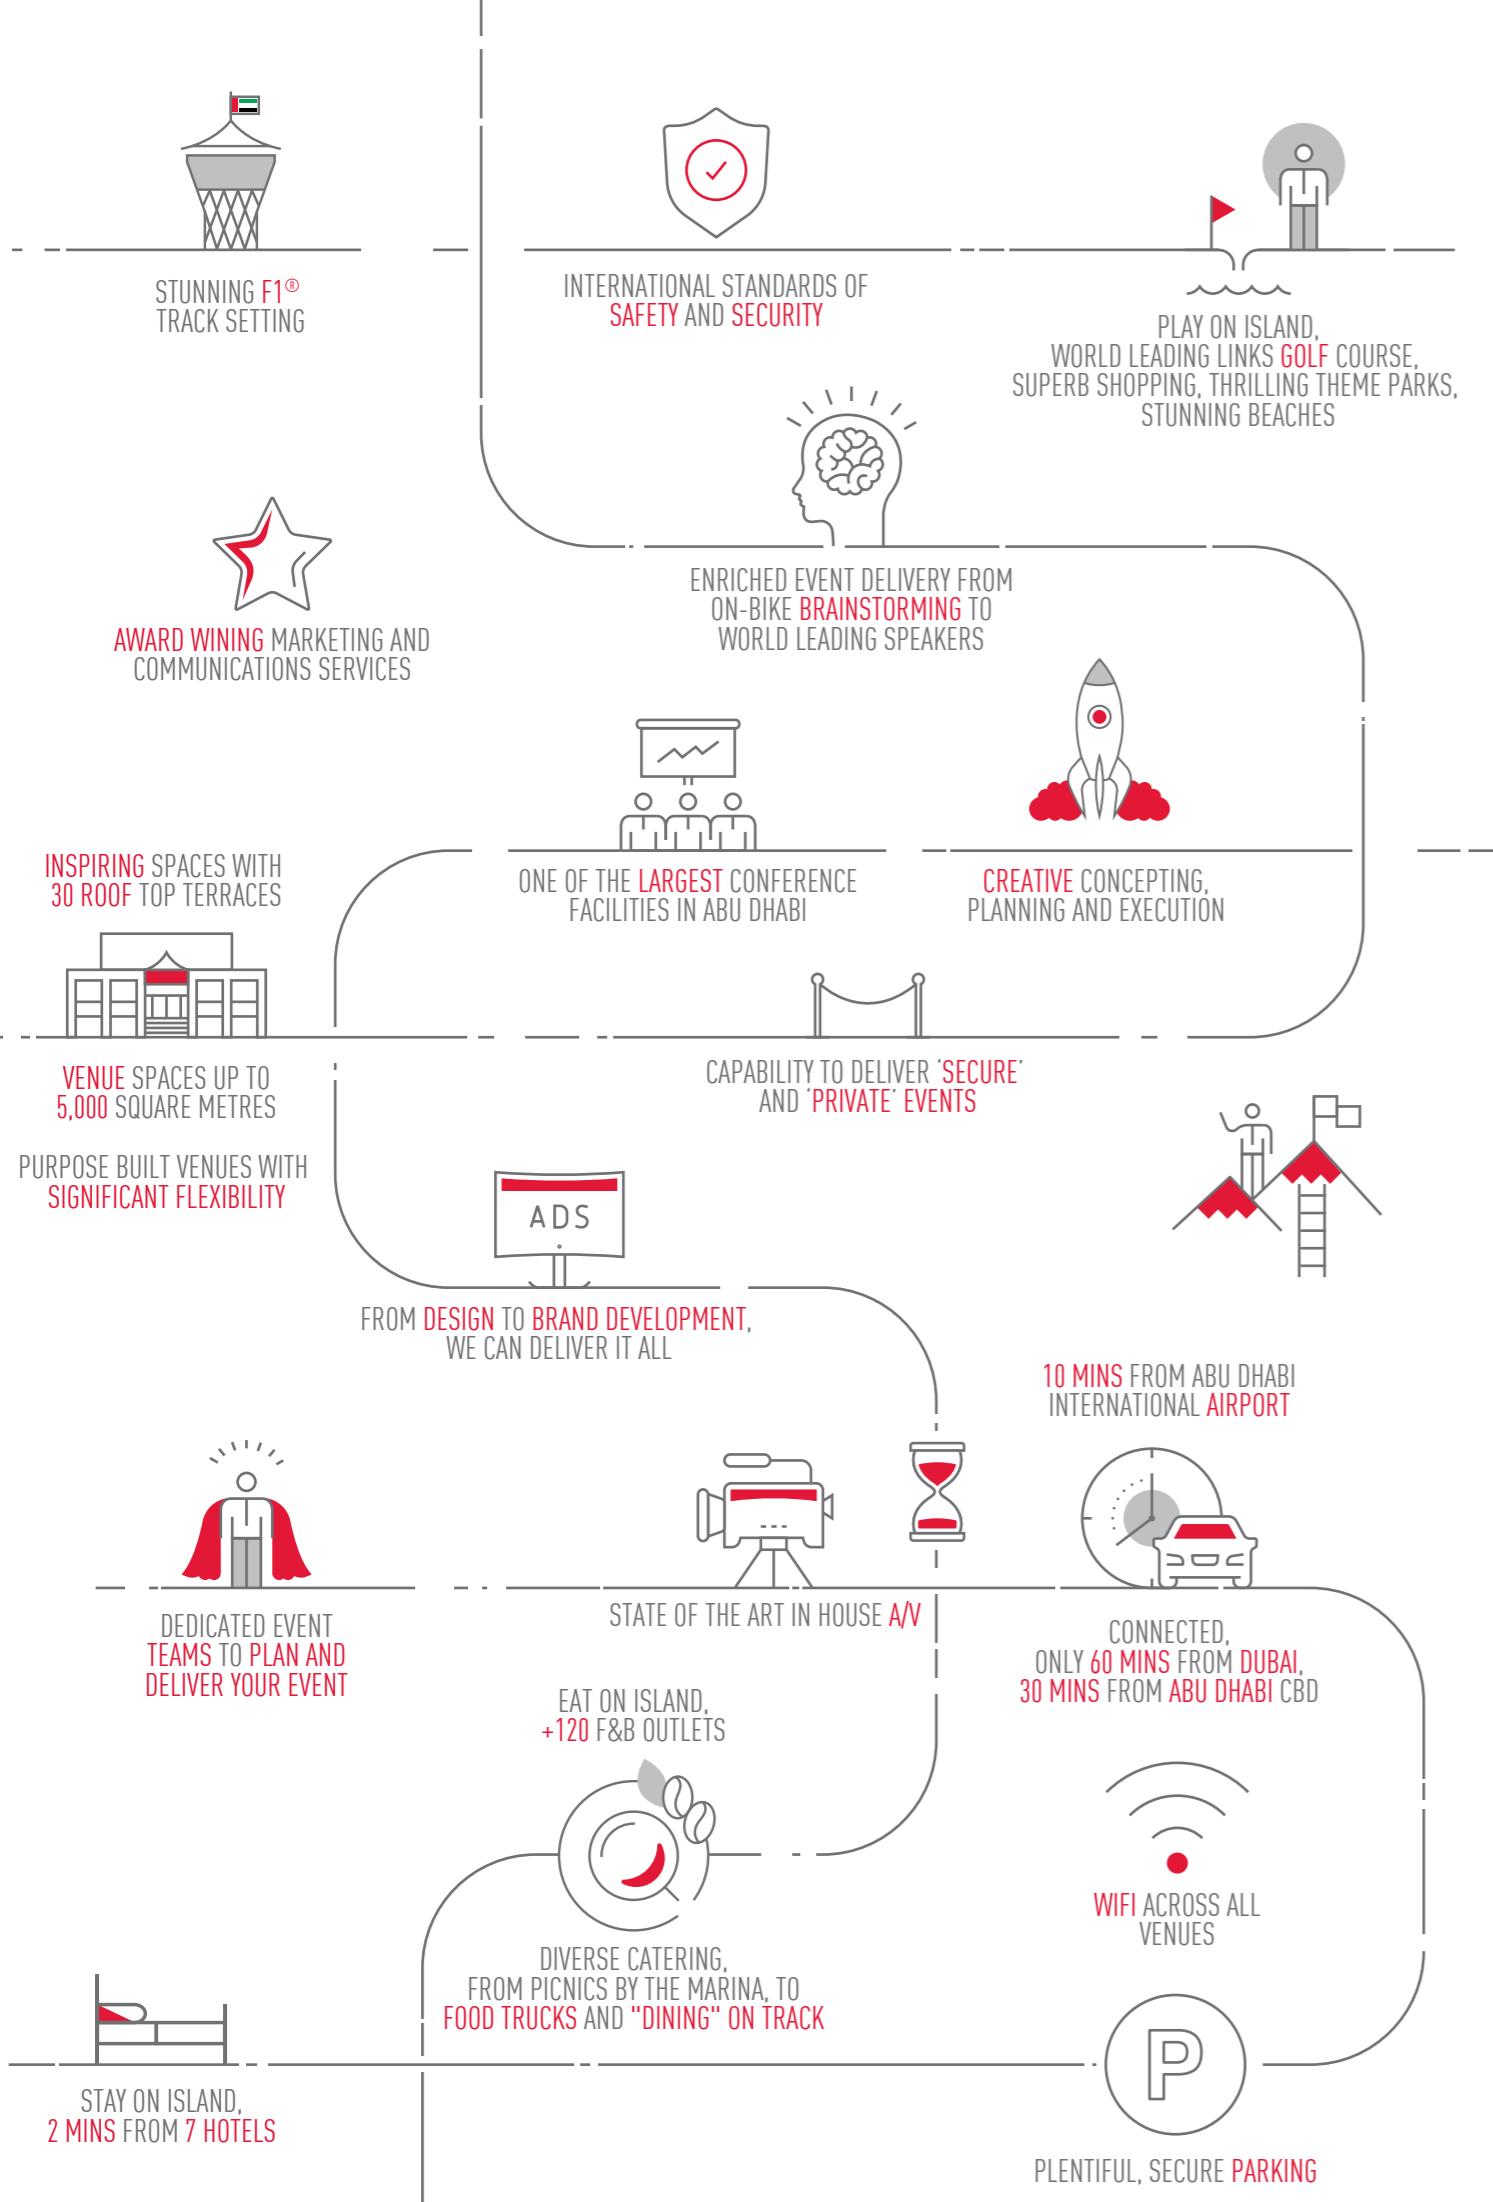

ADDED INCENTIVES

DriveYAS

A visit to Yas Marina Circuit, UAE's home of motorsports, would not be complete without on-track incentives offering clients a day to remember that is sure to drive performance.

Our corporate driving experiences provide a wide range of vehicle options, from karting through to the Aston Martin GT4, Formula YAS 3000, Mercedes-AMG and Radical SST, guaranteed to get the teams' adrenaline pumping. Packages can be tailored to requirements and include driving experiences, team building activities and more.

CycleYAS

Health and fitness matters at Yas Marina Circuit. Make your event purposeful and allow our in-house team to coordinate a pre-conference cycle or run around the track, organise yoga lessons and a mindful meditation room or, join our thriving weekly health and fitness events, StartYAS, TrainYAS and ladies only, GoYAS. You can also rent bicycles and take to the track for a pedal-powered experience.